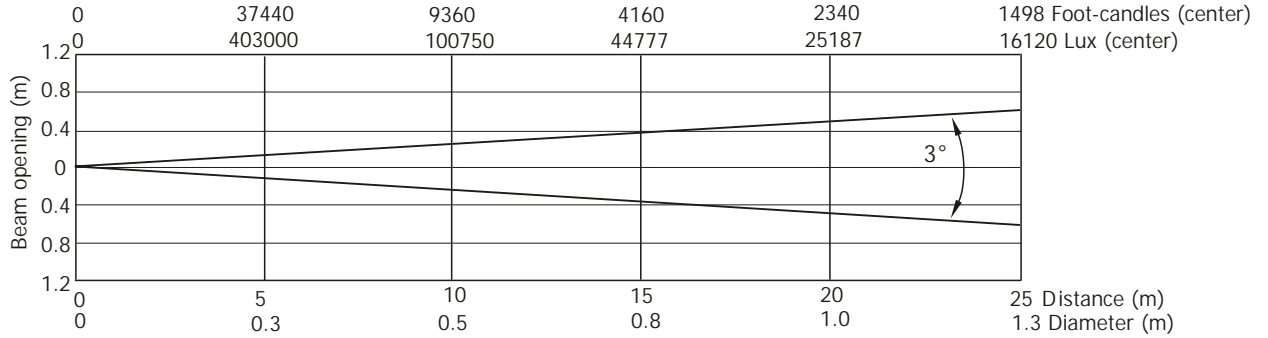

Robin MiniPointe

Photometric Diagram

Lamp: Osram Sirius HRI 140W RO

Open/Hole

Total Output: 4930 lumens

Open/Hole with frost

Illuminance distribution

Distance=5m