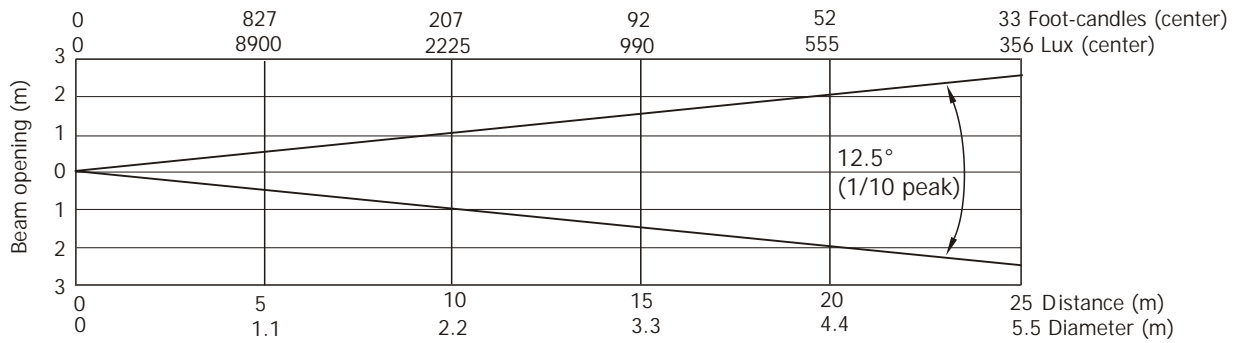

Robin MiniPointe

Photometric Diagram

Lamp: Osram Sirius HRI 140W RO

Open/Hole

Total Output: 4930 lumens

Open/Hole with frost

Illuminance distribution

Distance=5m